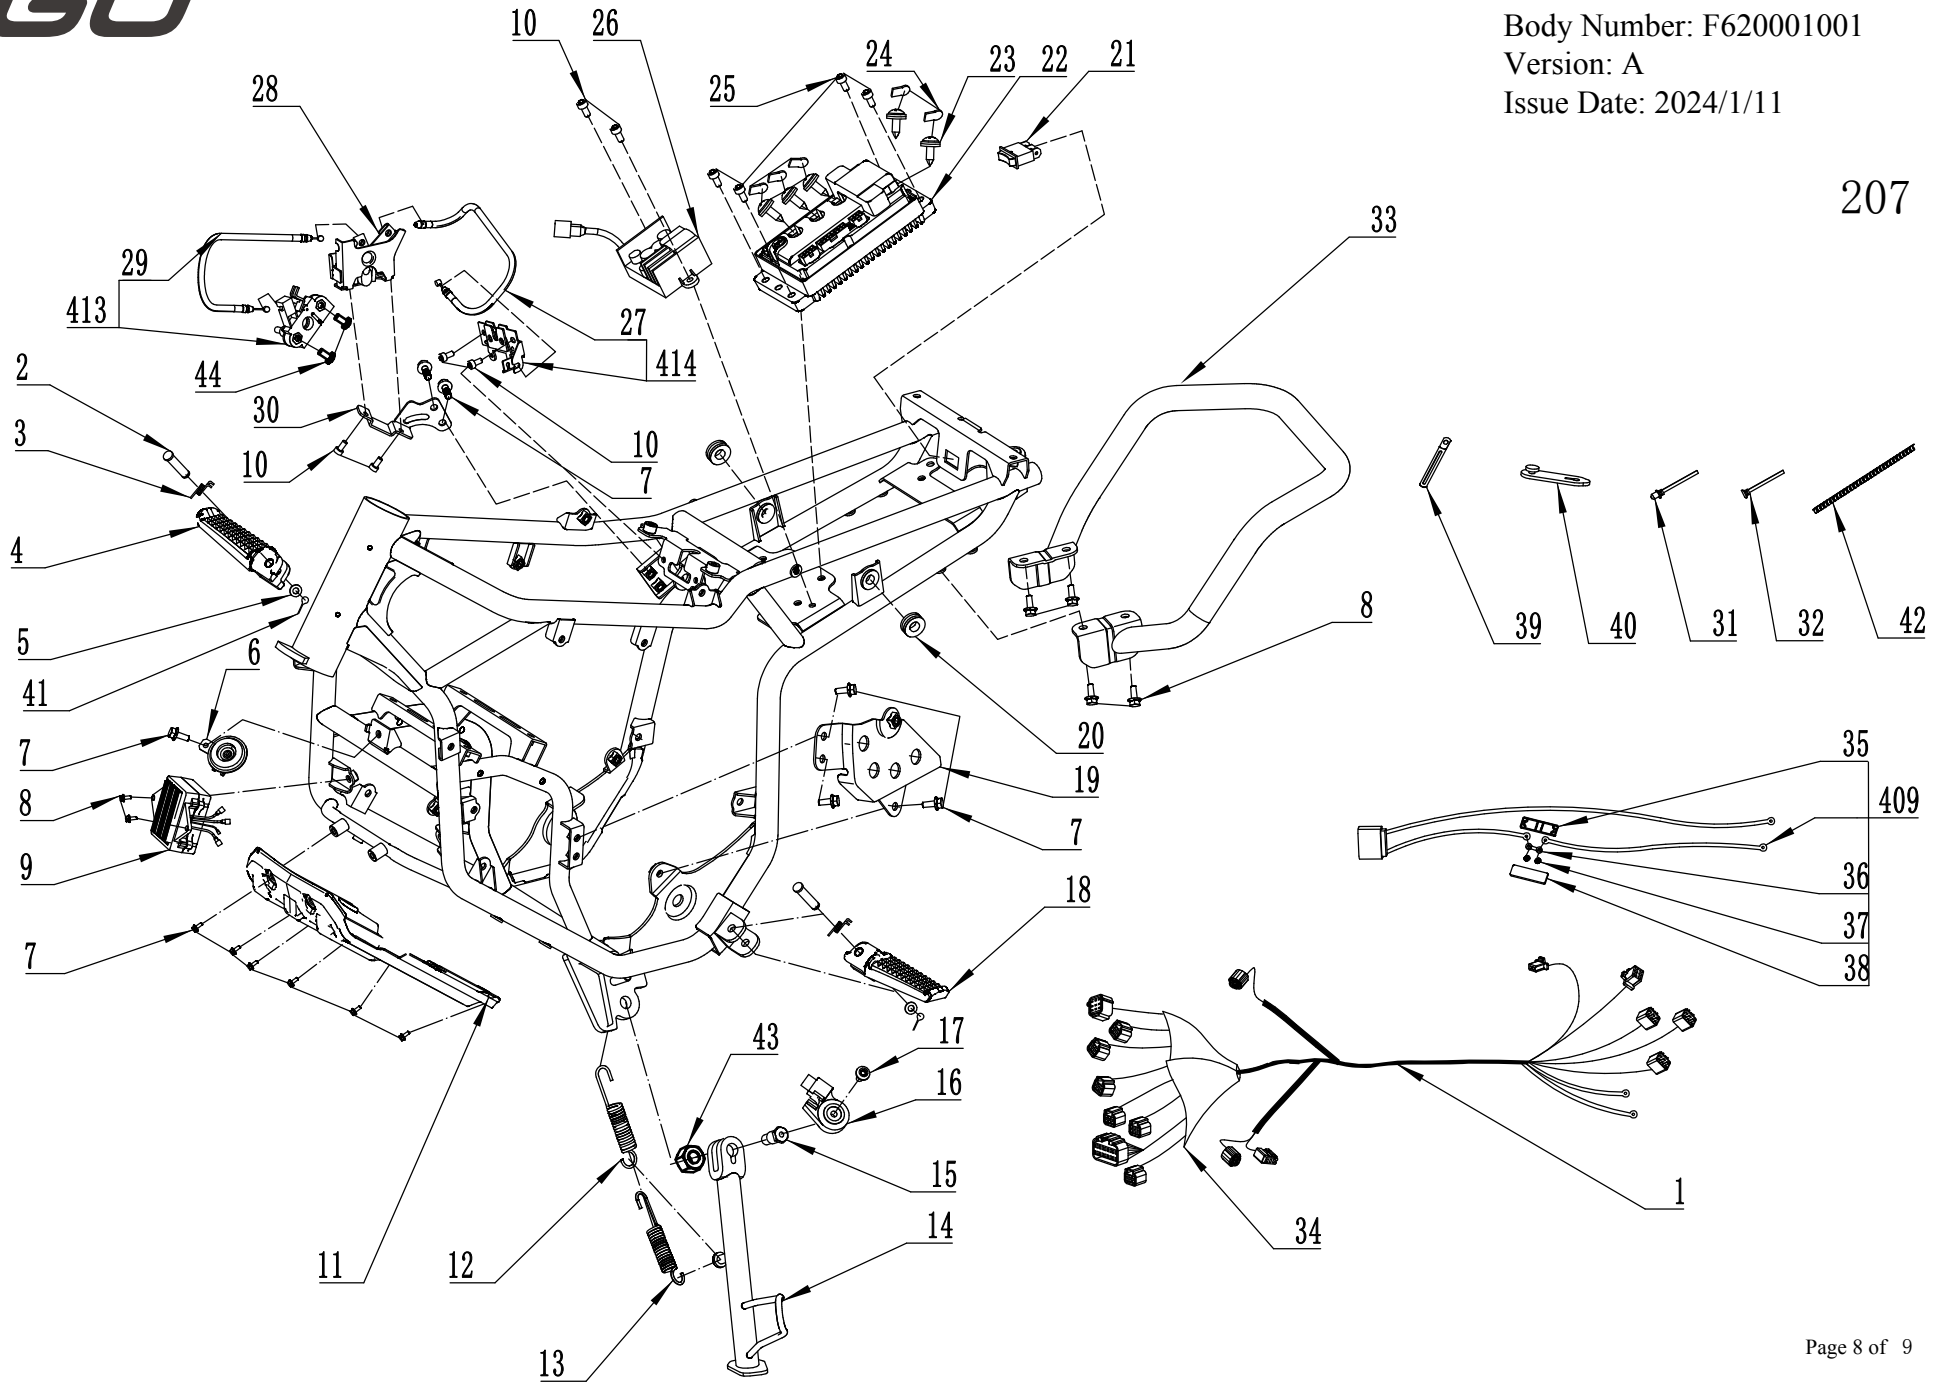

Product Description: Mini Bike
Model Number: MB1000
Body Number: F620001001
Version: A
Issue Date: 2024/1/11

207