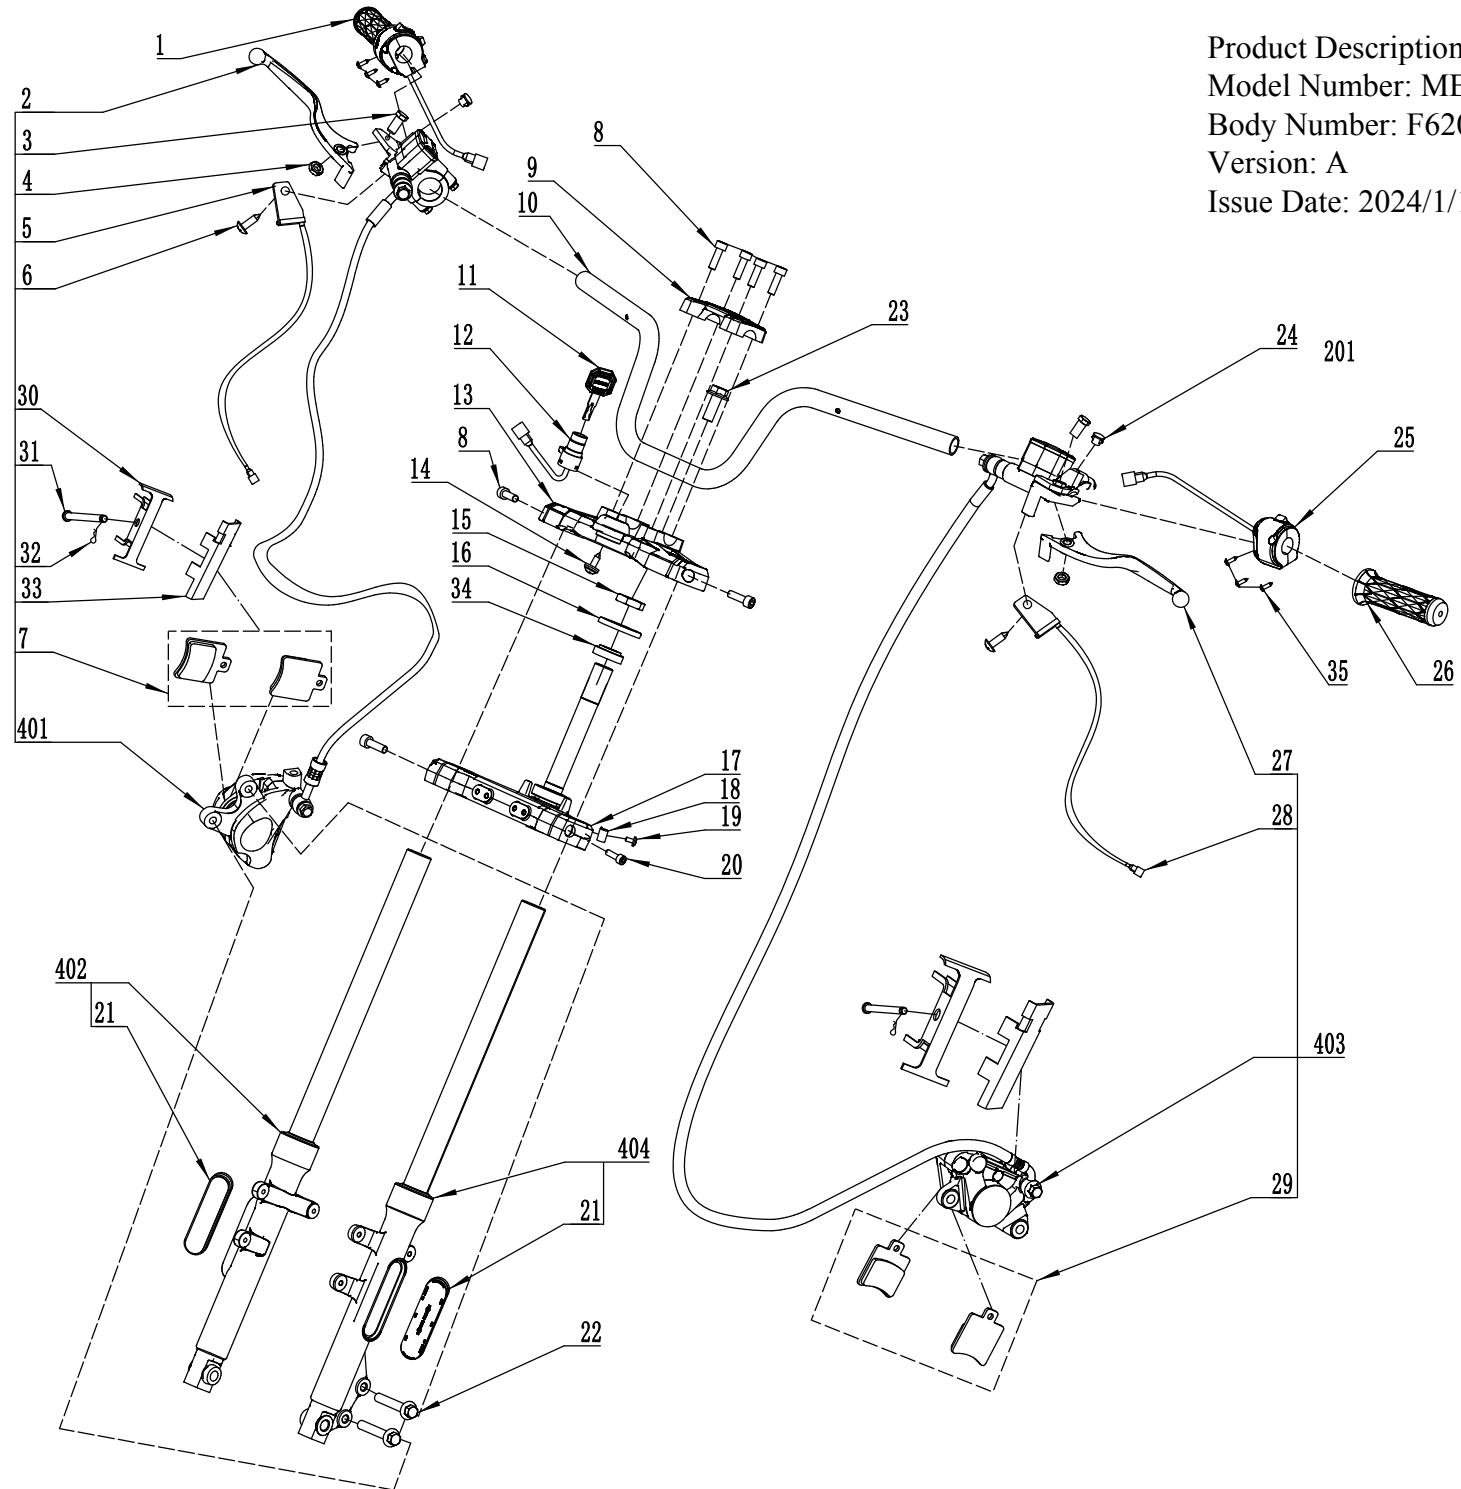

Product Description: Mini Bike
Model Number: MB1000
Body Number: F620001001
Version: A
Issue Date: 2024/1/11

Product Description: Mini Bike
Model Number: MB1000
Body Number: F620001001
Version: A
Issue Date: 2024/1/11

201

Product Description: Mini Bike
Model Number: MB1000
Body Number: F620001001
Version: A
Issue Date: 2024/1/11

204

Product Description: Mini Bike
Model Number: MB1000
Body Number: F620001001
Version: A
Issue Date: 2024/1/11

No.	Product Model#	Part Number	Description	Qty
208-5	MB1000	3135879001	Round Rubber Bearing	2
208-6	MB1000	3135890001	Front Air Deflector	1
208-7	MB1000	2246198001	Front Right Guard Sticker	1
208-8	MB1000	3135891001	Upper Right Guard	1
208-9	MB1000	2246199001	Front Left Guard Sticker	1
208-10	MB1000	3135892001	Upper Left Guard	1
208-11	MB1000	3135893001	Front Lower Inner Cover	1
208-12	MB1000	5630594001	Clamp Plate Nut	8
208-13	MB1000	2851305001	Rear Right Guard	1
208-14	MB1000	5640576001	Hexagon Flange Bolt	13
208-15	MB1000	3135894001	Rear Cover	1
208-16	MB1000	3135895001	Lower Tail guard	1
208-17	MB1000	3135896001	Taillight Cover	1
208-18	MB1000	2851306001	Rear Left Guard	1
208-19	MB1000	5611284001	Cross Recessed Pan Head Tapping Screw	30
208-20	MB1000	3709732001	Cushion Lock Fixing Plate	1
208-21	MB1000	3709733001	Cushion Lock Fixing Tab	1
208-22	MB1000	2851307001	Seat Cushion Lock	1
208-23	MB1000	5611283001	Hexagon Socket Head Cap Screw	4