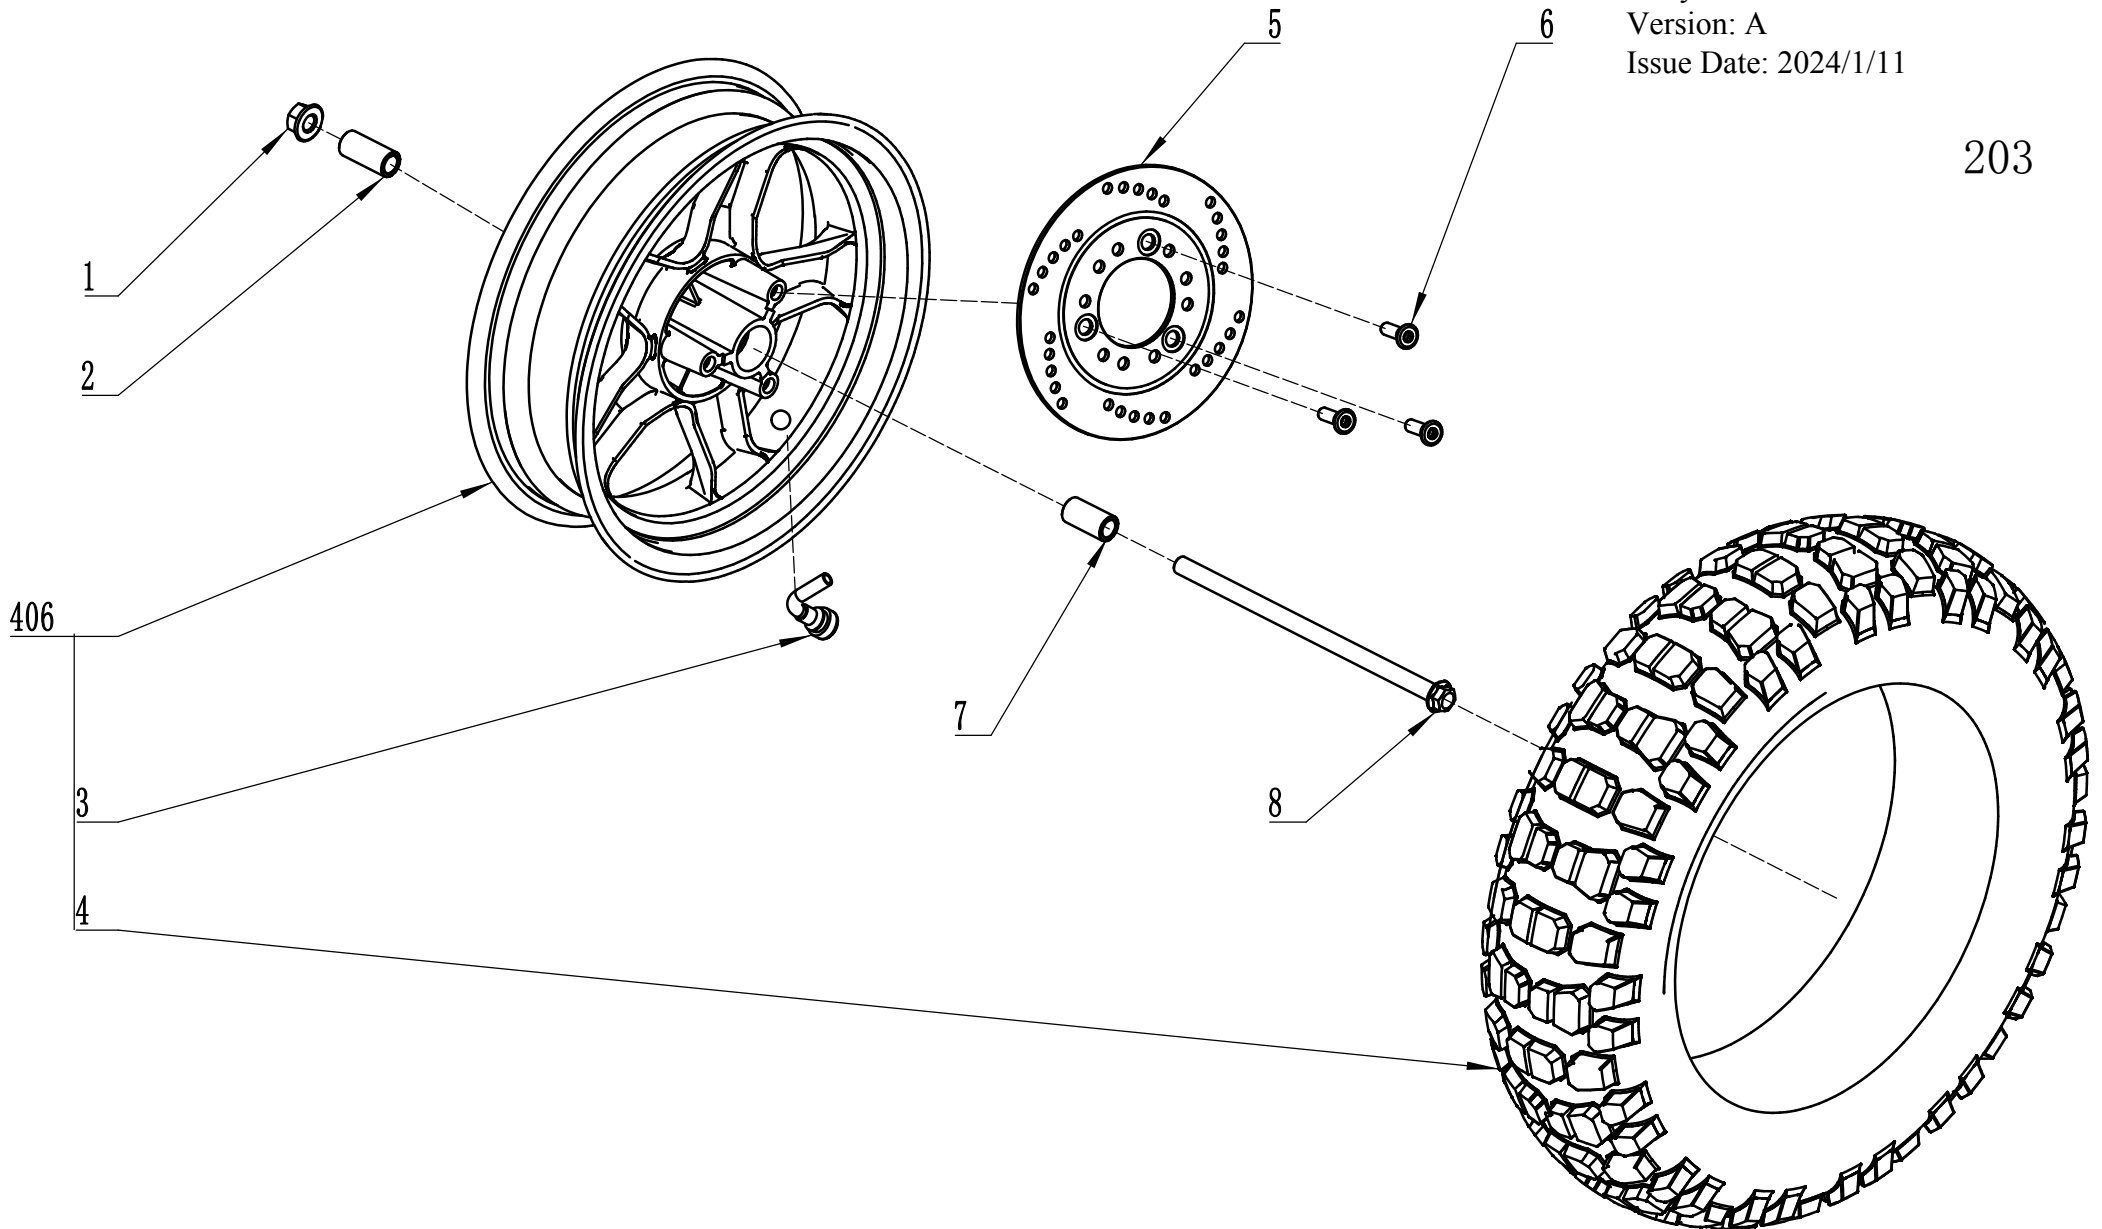

Product Description: Mini Bike
Model Number: MB1000
Body Number: F620001001
Version: A
Issue Date: 2024/1/11

Product Description: Mini Bike
Model Number: MB1000
Body Number: F620001001
Version: A
Issue Date: 2024/1/11

201

Product Description: Mini Bike
Model Number: MB1000
Body Number: F620001001
Version: A
Issue Date: 2024/1/11

204

Product Description: Mini Bike
Model Number: MB1000
Body Number: F620001001
Version: A
Issue Date: 2024/1/11