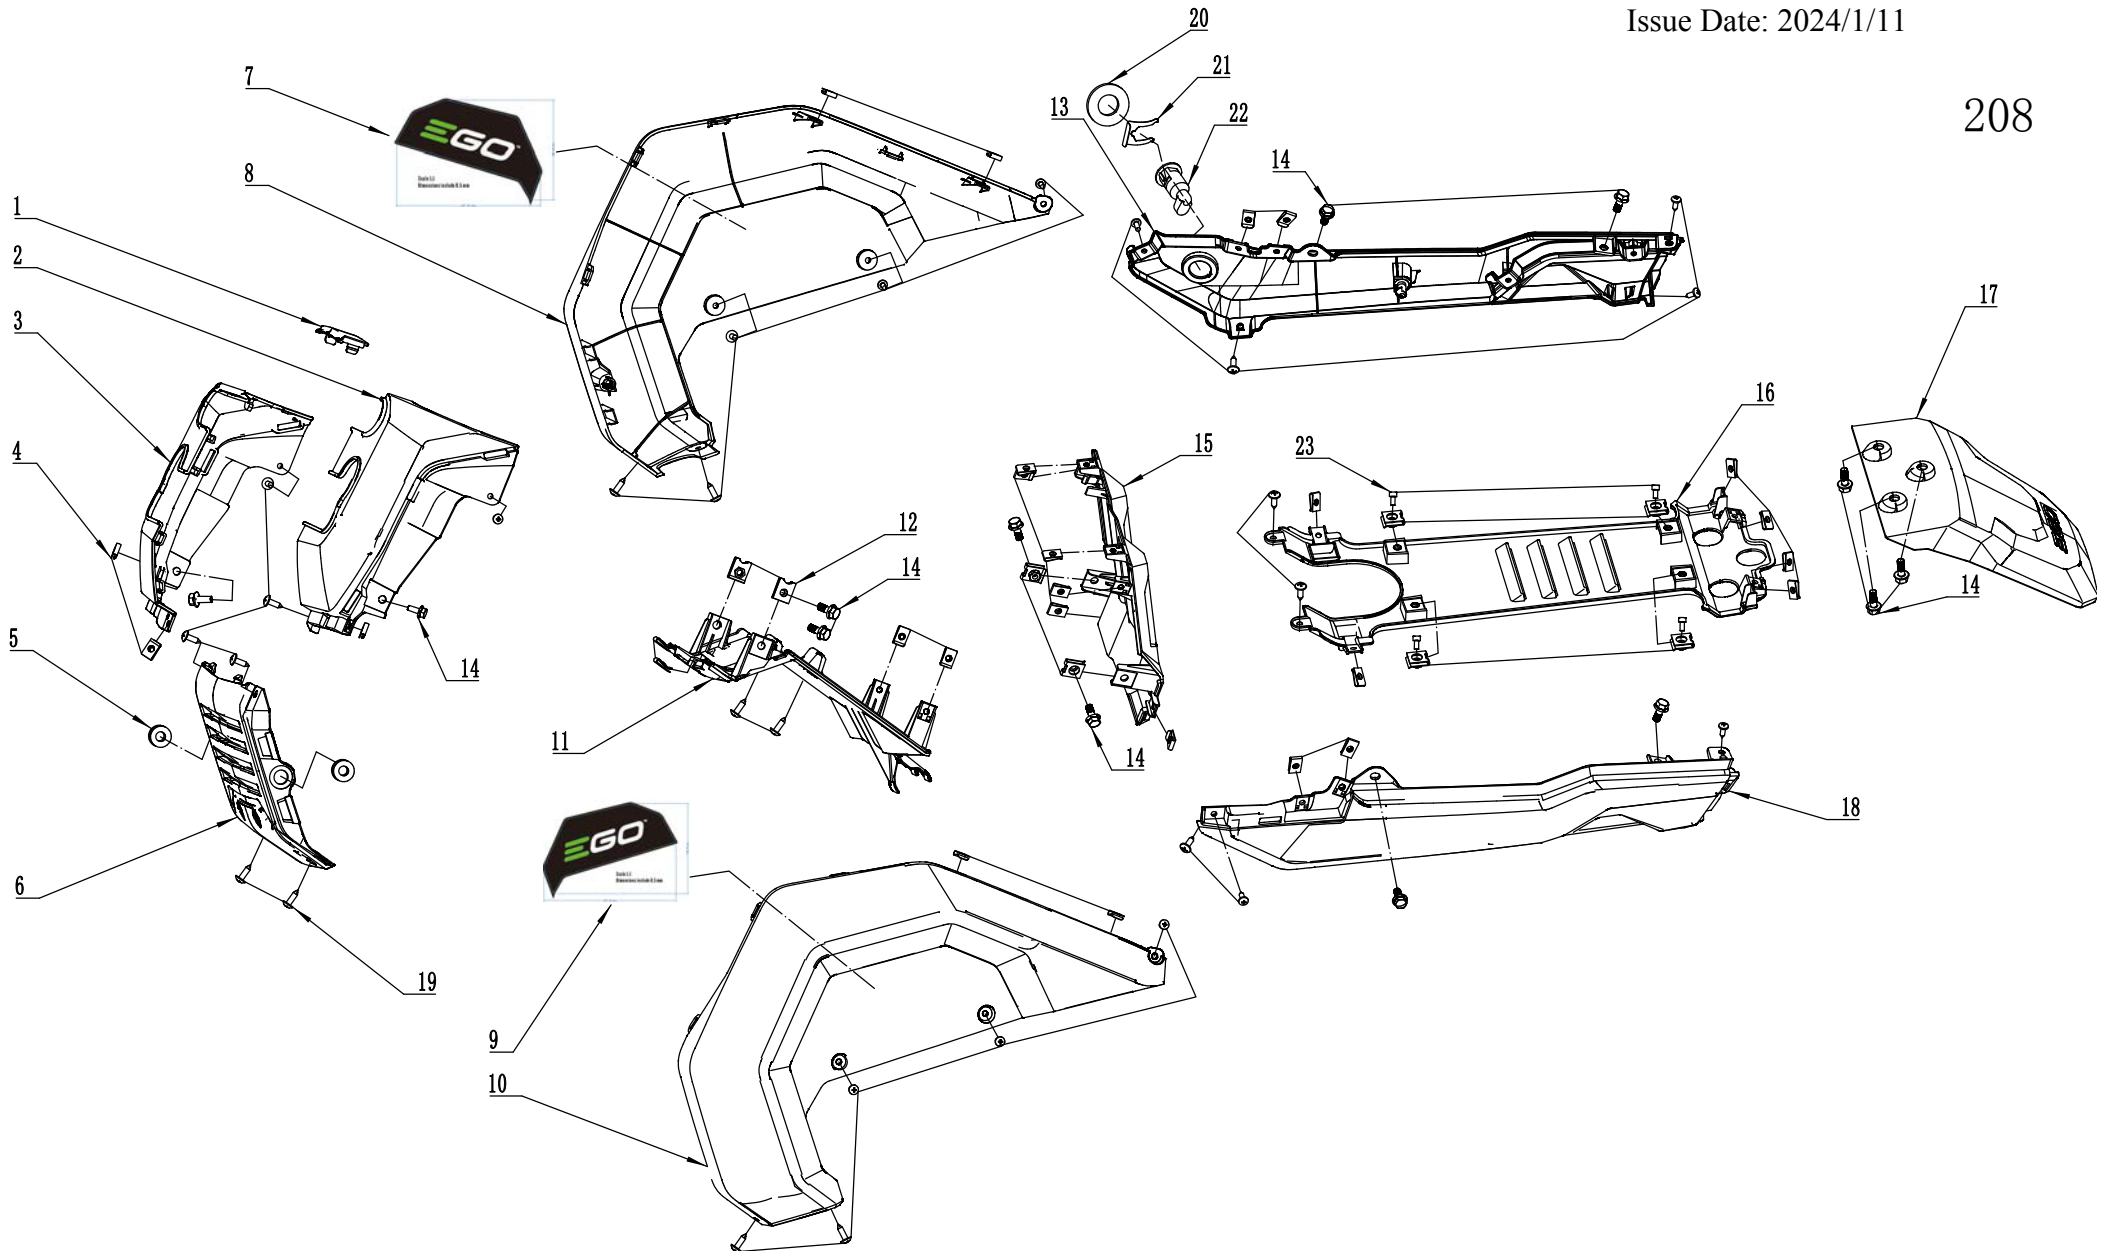

Product Description: Mini Bike
Model Number: MB1000
Body Number: F620001001
Version: A
Issue Date: 2024/1/11

208

Service Part List_MB1000_Vervion A

No.	Product Model#	Part Number	Description	Qty
1	MB1000	2851232001	LCD Screen	1
2	MB1000	5611294001	Hexagon Flange Head Screw with Shoulder	10
3	MB1000	2246190001	Front Mudguard Sticker	1
4	MB1000	5640576001	Hexagon Flange Bolt	2
5	MB1000	5611283001	Hexagon Socket Head Cap Screw	4
6	MB1000	3135858001	Cylinder Rubber Plug	1
7	MB1000	5611284001	Cross Recessed Pan Head Tapping Screw	6
8	MB1000	2851231001	Taillight	1
9	MB1000	3135859001	Taillight Cover	1
10	MB1000	3709661001	ST4.2 Clamp Plate	2
11	MB1000	3135860001	Rear Wheel Mudguard	1
12	MB1000	2851233001	Rear Shock Absorber	1
13	MB1000	5640572001	Hexagon Flange Bolt	2
14	MB1000	5630589001	Prevailing Torque Type All-metal Hexagon Nut with Flange with Fine Pitch Thread	2
15	MB1000	2851235001	Rear Fork	1
16	MB1000	5630590001	Prevailing Torque Type All-metal Hexagon Nut with Flange with Fine Pitch Thread	1
17	MB1000	5640575001	Hexagon Flange Bolt (Rear Fork Axle)	1
18	MB1000	5640573001	Hexagon Flange Bolt	2
19	MB1000	5680380001	Toolkit	1
20	MB1000	5651136001	Single Coil Spring Lock Washer	2
408	MB1000	2851246001	Front Wheel Mudguard (With Sticker)	1
415	MB1000	2851271001	Seat Assembly	1
201-1	MB1000	2851249001	Right Handlebar Switch Assembly	1
201-2	MB1000	3423725001	Front (Right) Brake Lever	1
201-3	MB1000	5640574001	Hexagon Head Bolt	2
201-4	MB1000	5630588001	Hexagon Nut	2
201-5	MB1000	4871054001	Front Brake Switch	1
201-6	MB1000	5611285001	Cross Recessed Pan Head Screw	2
201-7	MB1000	2851238001	Front Brake Pads (1 Pair)	1
201-8	MB1000	5611286001	Hexagon Socket Head Cap Screw	6
201-9	MB1000	3423729001	Handlebar Clamp	1
201-10	MB1000	3709668001	Handlebar	1
201-11	MB1000	2851273001	Key	2
201-12	MB1000	4871057001	Ignition Lock (Key Switch)	1
201-13	MB1000	3423730001	Upper Triple Clamp	1
201-14	MB1000	5611287001	Cross Recessed Pan Head Screw and Plain Washer Assembly	1
201-15	MB1000	5630592001	Hexagon Thin Nut	1
201-16	MB1000	3709720001	Dust Cap	1
201-17	MB1000	2851274001	Lower Triple Clamp Assembly	1
201-18	MB1000	3709721001	Brake Tube Clamp	1
201-19	MB1000	5611283001	Hexagon Socket Head Cap Screw	1
201-20	MB1000	5611288001	Hexagon Socket Head Cap Screw	2
201-21	MB1000	3135861001	Side Reflector	2
201-22	MB1000	5640577001	Hexagon Flange Bolt	2
201-23	MB1000	5640578001	Hexagon Flange Bolt	1
201-24	MB1000	3135871001	Disc Brake Handle Hole Plug	2
201-25	MB1000	2851275001	Left Handlebar Switch Assembly	1
201-26	MB1000	3135872001	Left Handlebar Grip	1
201-27	MB1000	3423726001	Rear (Left) Brake Lever	1
201-28	MB1000	4871055001	Left Brake Switch	1
201-29	MB1000	2851241001	Rear Brake Pads (1 Pair)	1
201-30	MB1000	3709664001	Brake Pad Holder	2
201-31	MB1000	5670816001	Brake Pad Pin	2
201-32	MB1000	5670817001	Brake Pad Cotter Pins	2
201-33	MB1000	3709665001	Brake Pad Removal Cover	2