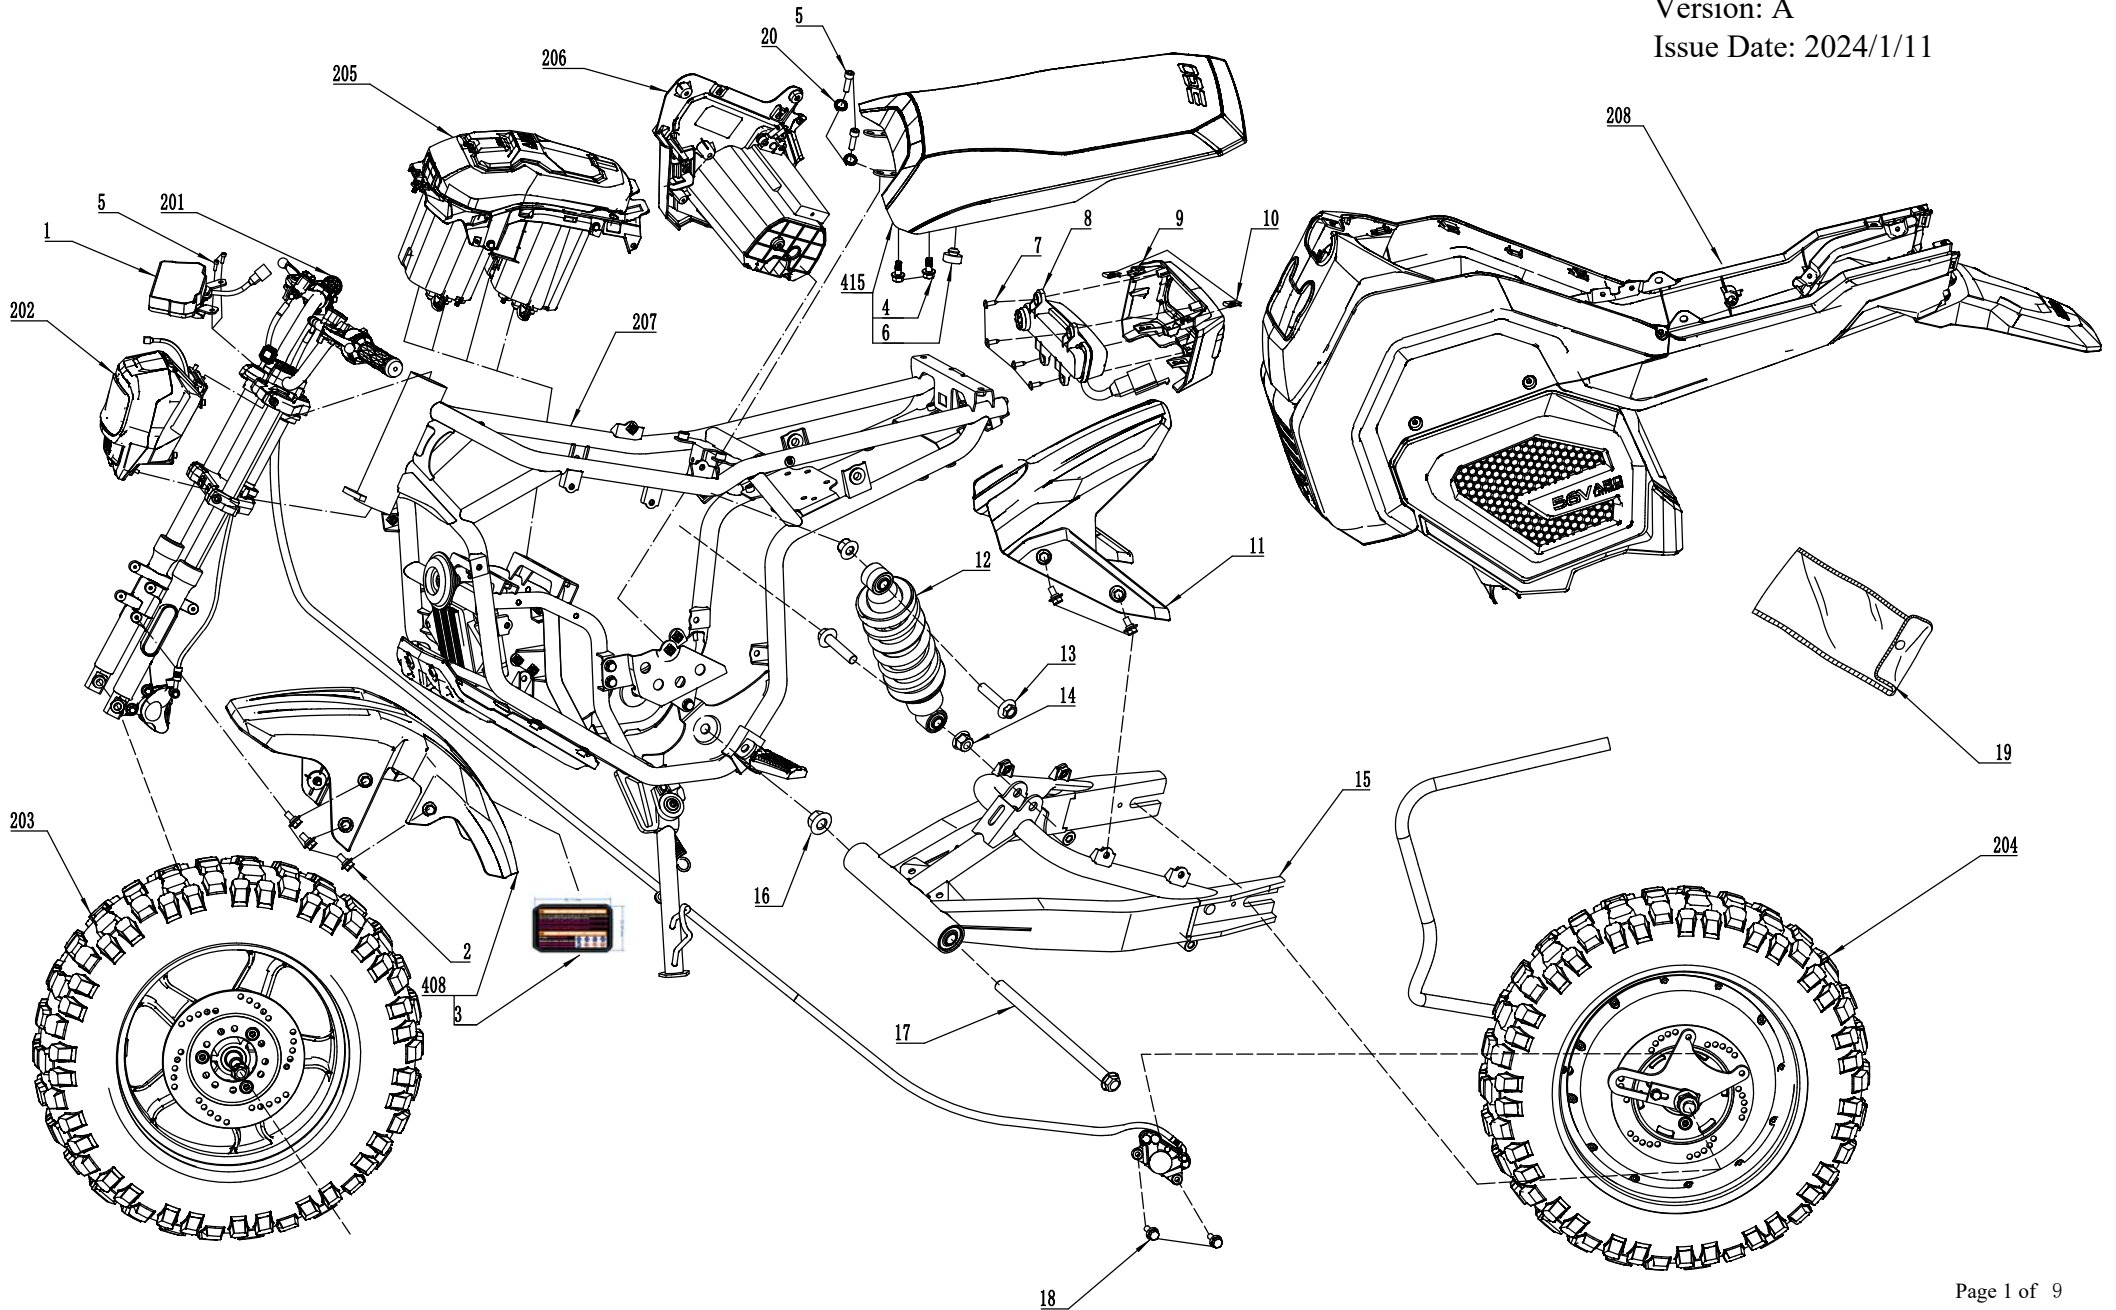

Product Description: Mini Bike
Model Number: MB1000
Body Number: F620001001
Version: A
Issue Date: 2024/1/11

Product Description: Mini Bike
Model Number: MB1000
Body Number: F620001001
Version: A
Issue Date: 2024/1/11

201

Product Description: Mini Bike
Model Number: MB1000
Body Number: F620001001
Version: A
Issue Date: 2024/1/11

204

Product Description: Mini Bike
Model Number: MB1000
Body Number: F620001001
Version: A
Issue Date: 2024/1/11

No.	Product Model#	Part Number	Description	Qty
208-5	MB1000	3135879001	Round Rubber Bearing	2
208-6	MB1000	3135890001	Front Air Deflector	1
208-7	MB1000	2246198001	Front Right Guard Sticker	1
208-8	MB1000	3135891001	Upper Right Guard	1
208-9	MB1000	2246199001	Front Left Guard Sticker	1
208-10	MB1000	3135892001	Upper Left Guard	1
208-11	MB1000	3135893001	Front Lower Inner Cover	1
208-12	MB1000	5630594001	Clamp Plate Nut	8
208-13	MB1000	2851305001	Rear Right Guard	1
208-14	MB1000	5640576001	Hexagon Flange Bolt	13
208-15	MB1000	3135894001	Rear Cover	1
208-16	MB1000	3135895001	Lower Tail guard	1
208-17	MB1000	3135896001	Taillight Cover	1
208-18	MB1000	2851306001	Rear Left Guard	1
208-19	MB1000	5611284001	Cross Recessed Pan Head Tapping Screw	30
208-20	MB1000	3709732001	Cushion Lock Fixing Plate	1
208-21	MB1000	3709733001	Cushion Lock Fixing Tab	1
208-22	MB1000	2851307001	Seat Cushion Lock	1
208-23	MB1000	5611283001	Hexagon Socket Head Cap Screw	4